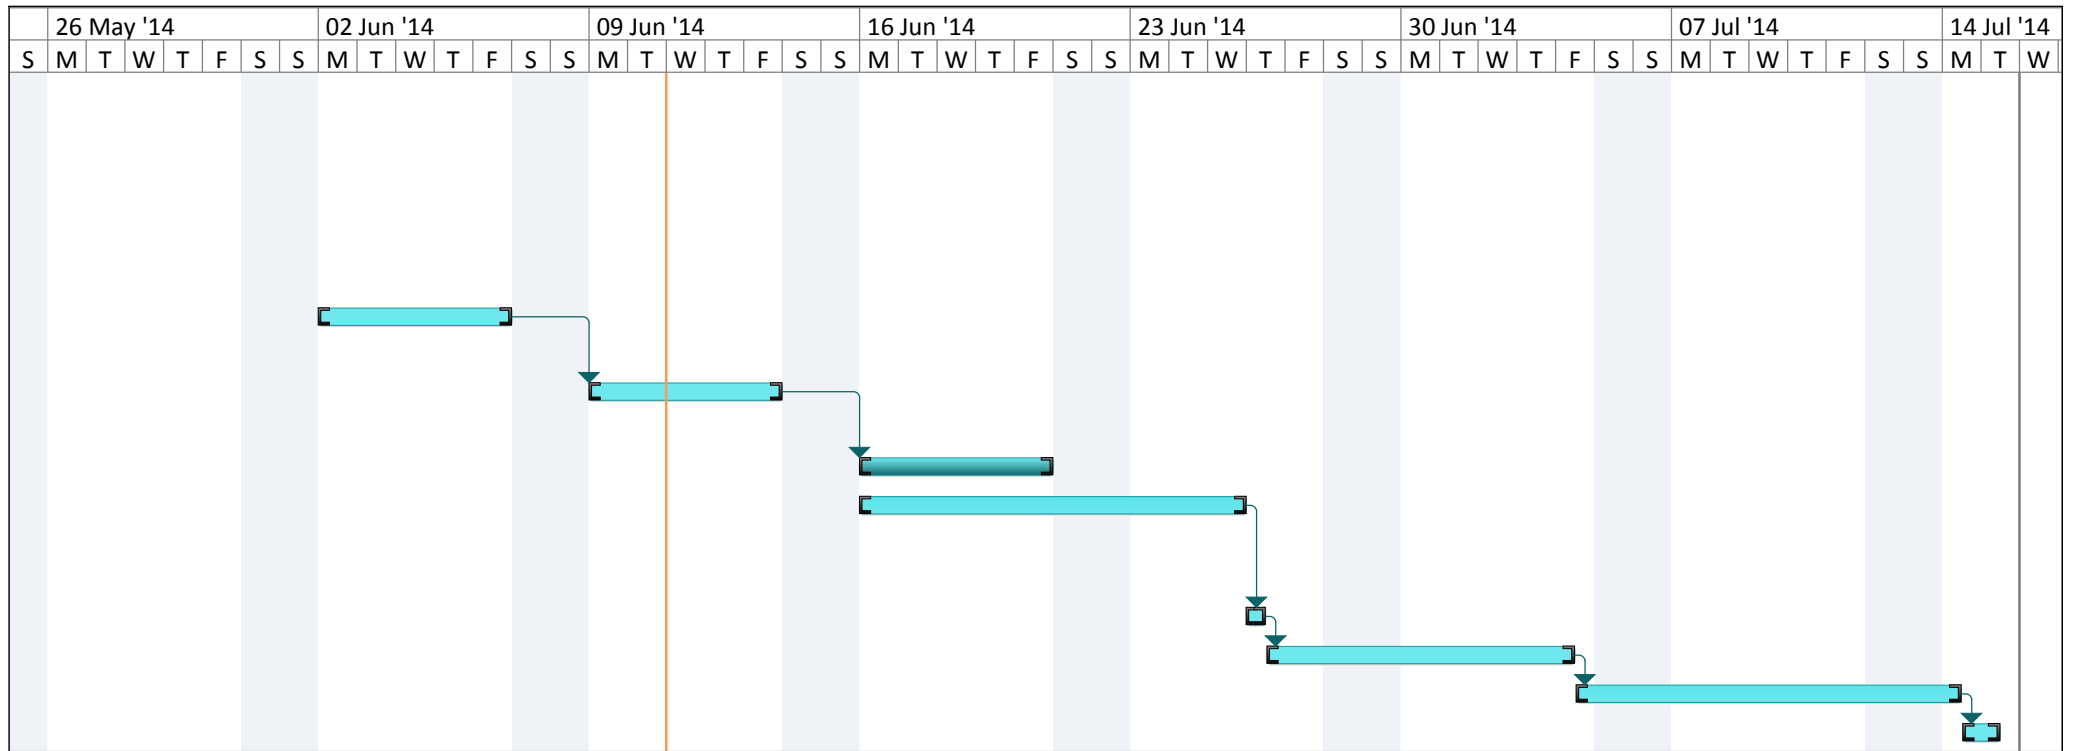

ID	Task Mode	Task Name	Duration	Start	Finish	Predecessors	Resource Names	y '14					19 May '14							
								W	T	F	S	S	M	T	W	T	F	S		
1		COUNTY WIDE TRUNK ROAD GRASS 2014 NIGHTS																		
2		A376 SANDY GATE - CLYST ST GEORGE DUEL CARRIGEWAY (TO BE CUT FOR DCC SHOW)	1 day	Mon 19/05/14	Mon 19/05/14															
3		A38 SINGLE TRACK																		
4		A361 SINGLE TRACK BOLHAM - BISHMILL - ALLER X (S/D CLOSURE)	5 days	Mon 02/06/14	Fri 06/06/14															
5		A361 SINGLE TRACK ALLER X - BARNSTABLE	5 days	Mon 09/06/14	Fri 13/06/14	4														
6		A39 SINGLE TRACK	5 days	Mon 16/06/14	Fri 20/06/14	5														
7		A380 TELEGRAPH HILL - PENN INN (DUELS) / A379 DEVON HOTEL - KENFORD	8 days	Mon 16/06/14	Wed 25/06/14															
8		A38 DUELS	0.5 days	Thu 26/06/14	Thu 26/06/14	7														
9		A361 DUELS	6 days	Thu 26/06/14	Fri 04/07/14	8														
10		A39 DUELS	6 days	Fri 04/07/14	Mon 14/07/14	9														
11		BRAUNTON DUELS	1 day	Mon 14/07/14	Tue 15/07/14	10														

Project: COUNTY WIDE PRINCIPLE
Date: Wed 11/06/14

Task		External Milestone		Manual Summary Rollup	
Split		Inactive Task		Manual Summary	
Milestone		Inactive Milestone		Start-only	
Summary		Inactive Summary		Finish-only	
Project Summary		Manual Task		Deadline	
External Tasks		Duration-only		Progress	